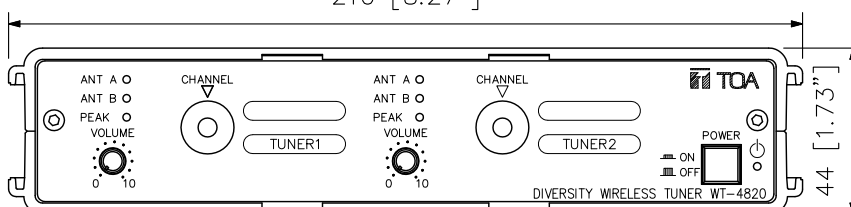

SPECIFICATIONS

(*1) 0 dB = 1 V

| | |
|-----------------------|-------------------------------------------------------------------------------------------------------------------------------------------------------------------------------------------------------------------------------------------------------|
| Power Source | AC mains (supplied AC adapter must be used) |
| Power Consumption | 250 mA (12 V DC, when operating with two tuner modules) |
| Receiving Frequency | 506 – 865 MHz, UHF |
| Mixing Input | -20 dB(*1), 10 kΩ, unbalanced, phone jack |
| Audio Output | Mixing/Channel 1 (selectable): -20 dB (*1) (+6 dB (*1) Max.), 600 Ω, unbalanced, phone jack -14 dB (*1) (+12 dB (*1) Max.), 600 Ω, balanced, XLR-3-32 type connector Channel 2: -20 dB (*1) (+6 dB (*1) Max.), 600 Ω, unbalanced, phone jack |
| Antenna Input | 75 Ω, BNC (phantom powering for antenna), 9 V DC, 30 mA (max) |
| Antenna Output | 75 Ω, BNC (Gain 0 dB) |
| Indicator | ANT A/B, Audio (peak), Power |
| Signal to Noise Ratio | 102 dB or more (A-weight, balanced output) |
| Harmonic Distortion | 1 % or less |
| Frequency Response | 50 Hz – 18 kHz, ±3 dB |
| Operating Temperature | -10 °C to +50 °C (14 °F to 122 °F) |
| Operating Humidity | 30 % to 85 %RH (no condensation) |
| Finish | Resin, black |
| Dimensions | 210 (W) × 44 (H) × 181 (D) mm (8.27" × 1.73" × 7.13") |
| Weight | 770 g (1.71 lb) (without tuner module) |
| Accessory | AC adapter (*2) ...1, Whip antenna ...2, Rubber foot ...4 |
| Option | Mounting bracket kit: MB-WT3 (for rack mounting one WT-4820 unit) MB-WT4 (for rack mounting two WT-4820 units) |

| Version | AC Adapter (*2) | |
|---------|----------------------------|--|
| WT-4820 | No AC Adapter is supplied. | |
| US | 120 V AC, 60 Hz | |
| UK | 220 – 230 V AC, 50 Hz | |
| ER | 230 V AC, 50 Hz | |

APPEARANCE

Rear View

210 [8.27"]

Front View

181 [7.13"]

44 [1.73"]

Side View

UNIT:mm SCALE:1/2