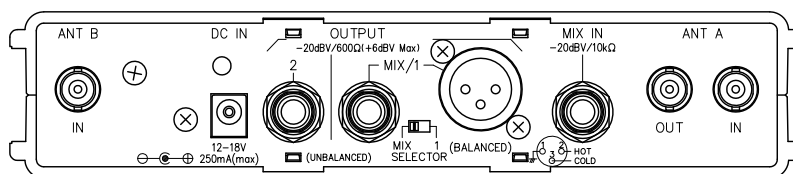

DESCRIPTION

The TOA WT-4820 diversity tuner can accept up to two optional wireless tuner modules of UHF band (WTU-4800).

It can be mounted in a component rack using an optional mounting bracket (MB-WT3, MB-WT4).

SPECIFICATIONS

(*1) 0 dB = 1 V

| | |
|-----------------------|-------------------------------------------------------------------------------------------------------------------------------------------------------------------------------------------------------------------------------------------------------|
| Power Source | AC mains (supplied AC adapter must be used) |
| Power Consumption | 250 mA (12 V DC, when operating with two tuner modules) |
| Receiving Frequency | 506 – 865 MHz, UHF |
| Mixing Input | -20 dB(*1), 10 kΩ, unbalanced, phone jack |
| Audio Output | Mixing/Channel 1 (selectable): -20 dB (*1) (+6 dB (*1) Max.), 600 Ω, unbalanced, phone jack -14 dB (*1) (+12 dB (*1) Max.), 600 Ω, balanced, XLR-3-32 type connector Channel 2: -20 dB (*1) (+6 dB (*1) Max.), 600 Ω, unbalanced, phone jack |
| Antenna Input | 75 Ω, BNC (phantom powering for antenna), 9 V DC, 30 mA (max) |
| Antenna Output | 75 Ω, BNC (Gain 0 dB) |
| Indicator | ANT A/B, Audio (peak), Power |
| Signal to Noise Ratio | 102 dB or more (A-weight, balanced output) |
| Harmonic Distortion | 1 % or less |
| Frequency Response | 50 Hz – 18 kHz, ±3 dB |
| Operating Temperature | -10 °C to +50 °C (14 °F to 122 °F) |
| Operating Humidity | 30 % to 85 %RH (no condensation) |
| Finish | Resin, black |
| Dimensions | 210 (W) × 44 (H) × 181 (D) mm (8.27" × 1.73" × 7.13") |
| Weight | 770 g (1.71 lb) (without tuner module) |
| Accessory | AC adapter (*2) ...1, Whip antenna ...2, Rubber foot ...4 |
| Option | Mounting bracket kit: MB-WT3 (for rack mounting one WT-4820 unit) MB-WT4 (for rack mounting two WT-4820 units) |

APPEARANCE

Rear View

210 [8.27"]

Front View

181 [7.13"]

44 [1.73"]

Side View

UNIT:mm SCALE:1/2